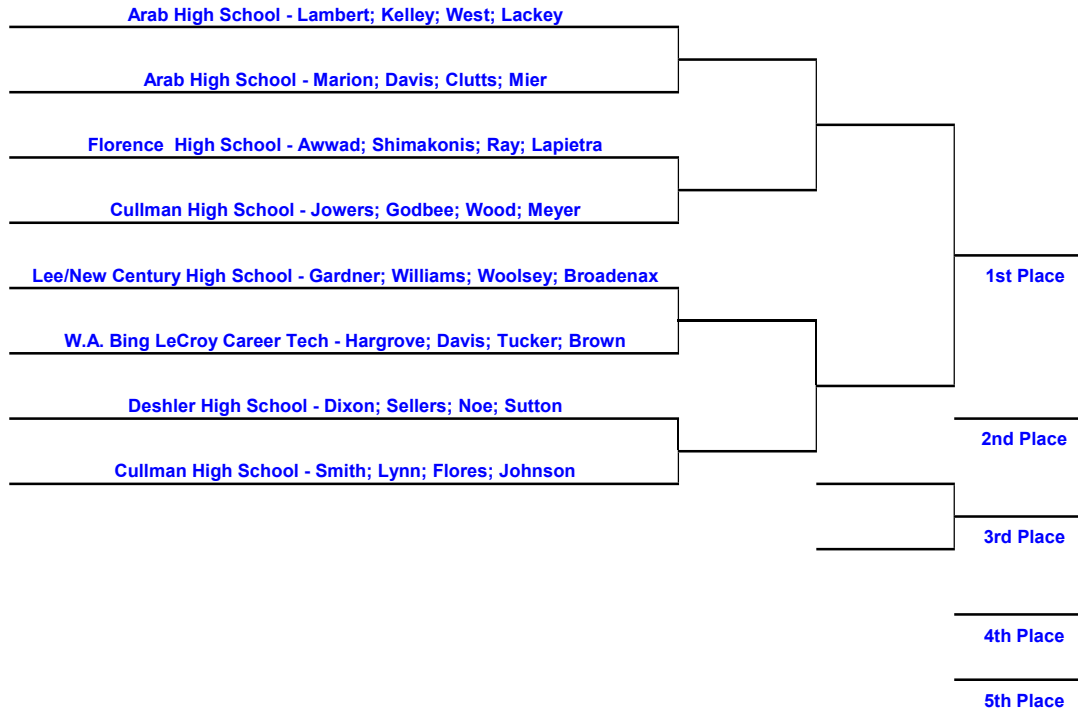

HOSA BOWL

Seeding Chart for 8 Teams

ALTERNATE TEAMS

- #1 Butler County Career Academy - McGough; Jordan; Holley; Baugh
- #2 Bob Jones High School - Muhammad; Killedar; Hanson; Johnson
- #3 _____