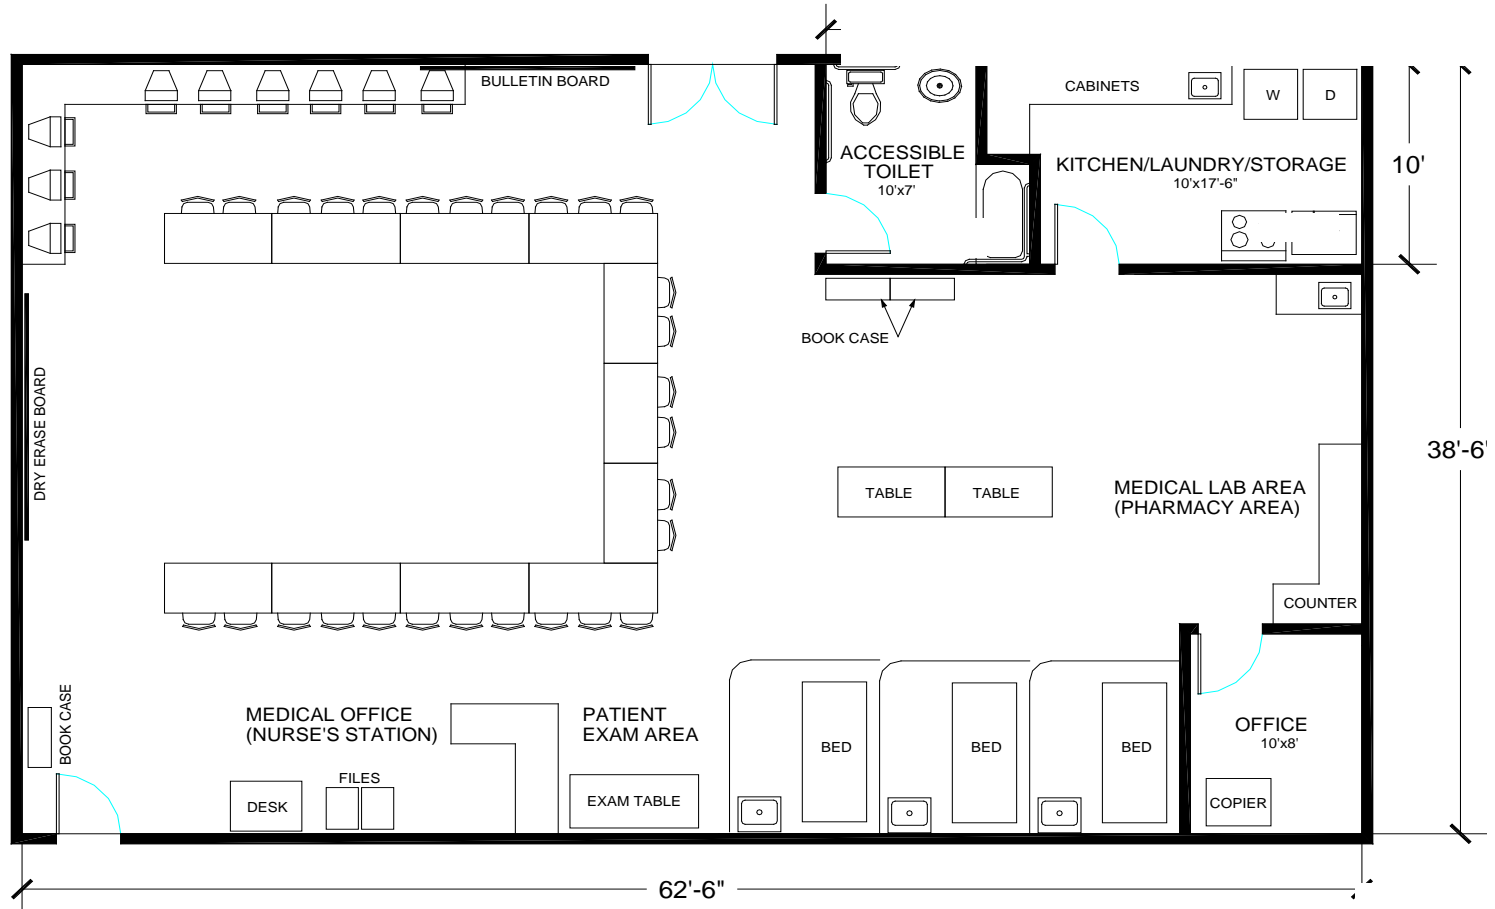

Health Science Multi-Use Lab

Diagram

Approximately 1680 Square Feet

Revised
2-7-2012